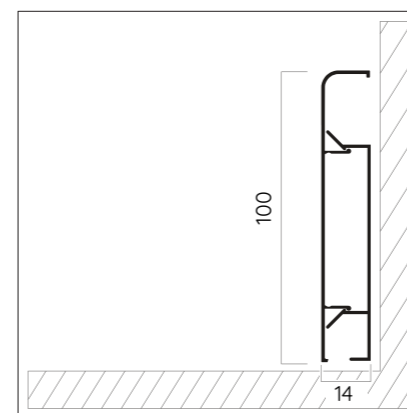

WISH

**with unlimited pattern options
completely custom designs**

Wish patterned aluminum skirting board profile can match with any environment due to its unlimited pattern designs options. It is widely preferred in children's rooms and kindergartens. It can also be used for advertising and to present corporate identity in public areas. It covers the defects in floor and wall joints. It prevents dirt accumulation and harmful organisms to provide hygienic and healthy use for many years. With the hollow area in its design, it collects the telephone, electricity and internet cables to organize your environment.