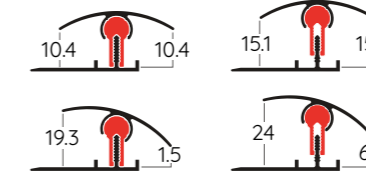

Green connection module
Standard elevation differences

Red connection module
High elevation differences

Stainless steel products can be produced in any requested height (h).

Lengths (L) may vary according to surface options of stainless steel products.