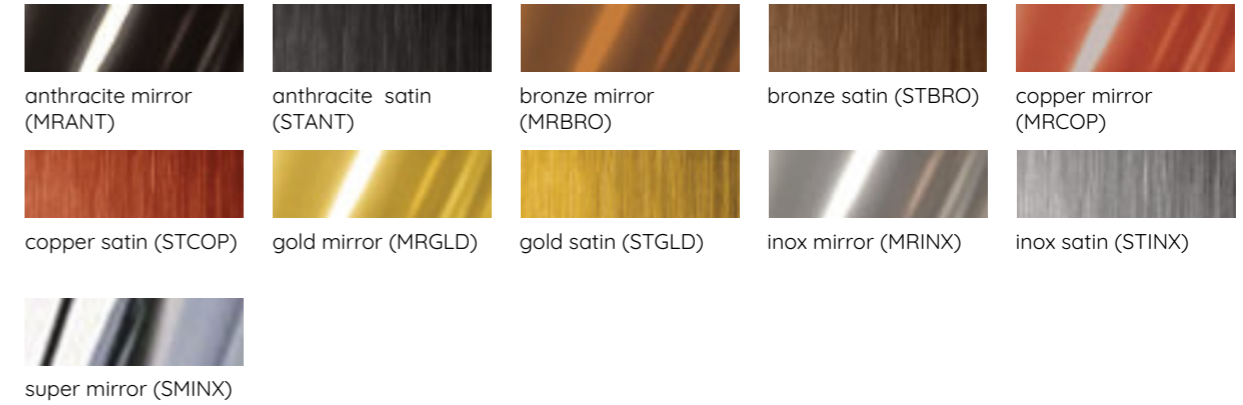

ALUMINUM, POWDER COATED

Products with this surface are coated with powder paint after pre-treatment against corrosion and then heat treated. Electrostatic powder coating process adds a protective layer to the profiles with its high coating thickness. Unlimited color options are available in the RAL catalog. Following colors are standard.

STAINLESS STEEL

The chromium oxide layer on the surface provides the abrasion resistance of stainless steel profiles. When the layer is damaged, it repairs itself in the presence of oxygen, it can be shaped and colored by chemical and mechanical processes. Stainless steel profiles are especially preferred outdoors.