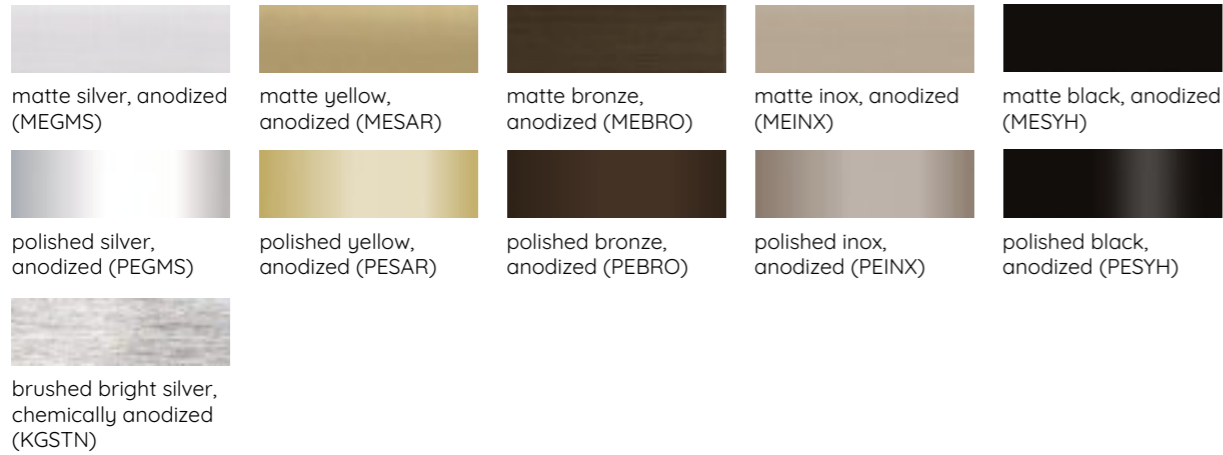

ALUMINUM, POWDER COATED

Products with this surface are coated with powder paint after pre-treatment against corrosion and then heat treated. Electrostatic powder coating process adds a protective layer to the profiles with its high coating thickness. Unlimited color options are available in the RAL catalog. Following colors are standard.