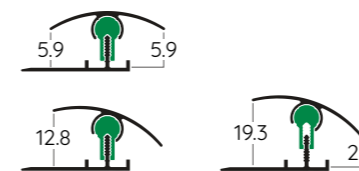

Green connection module
Standard elevation differences