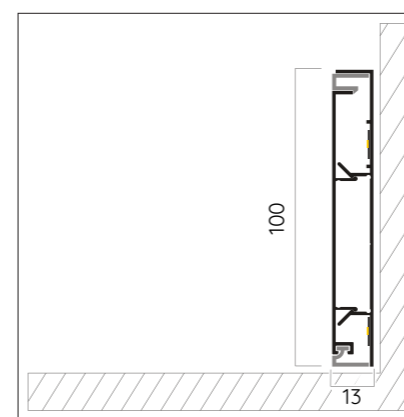

LUCEO

guiding light source for security purposes, as well as to enjoy the touch of light in design

Luceo aluminum LED skirting board is mostly preferred in exclusive projects through its decorative lighting feature. It can also be used as a guiding light in dark places. In addition to its illumination feature, it also covers the defects in floor and wall joints. It prevents dirt accumulation and harmful organisms to provide hygienic and healthy use for many years. With the hollow area in its design, it collects the telephone, electricity and internet cables to organize your environment. Luceo has a plain and minimal appearance with its slim form.

- ALUMINUM
- HYGIENIC
- WARRANTY
- LIGHTING
- LENGTH

TWO VARIATIONS

With its built-in or basic application methods, it can be flush to wall or used as a traditional skirting board.

Luceo has matte anodized, bright anodized, satin chemical bright anodized and electrostatic powder painting options. While silver, yellow, inox, bronze and black anodized color coatings are available, it can also be painted to the desired RAL code with electrostatic powder painting.