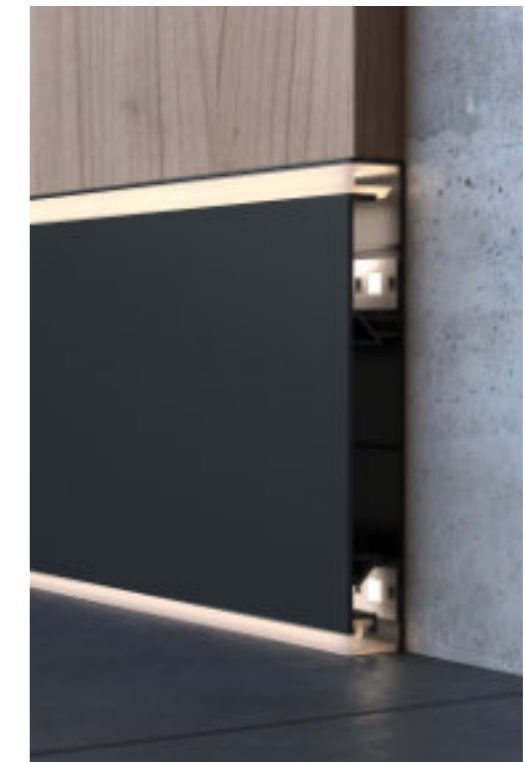

LUCEO

guiding light source for security purposes, as well as to enjoy the touch of light in design

Luceo aluminum LED skirting board is mostly preferred in exclusive projects through its decorative lighting feature. It can also be used as a guiding light in dark places. In addition to its illumination feature, it also covers the defects in floor and wall joints. It prevents dirt accumulation and harmful organisms to provide hygienic and healthy use for many years. With the hollow area in its design, it collects the telephone, electricity and internet cables to organize your environment. Luceo has a plain and minimal appearance with its slim form.

- ALUMINUM
- HYGIENIC
- WARRANTY
- LIGHTING
- LENGTH

TWO VARIATIONS

With its built-in or basic application methods, it can be flush to wall or used as a traditional skirting board.

Luceo has matte anodized, bright anodized, satin chemical bright anodized and electrostatic powder painting options. While silver, yellow, inox, bronze and black anodized color coatings are available, it can also be painted to the desired RAL code with electrostatic powder painting.