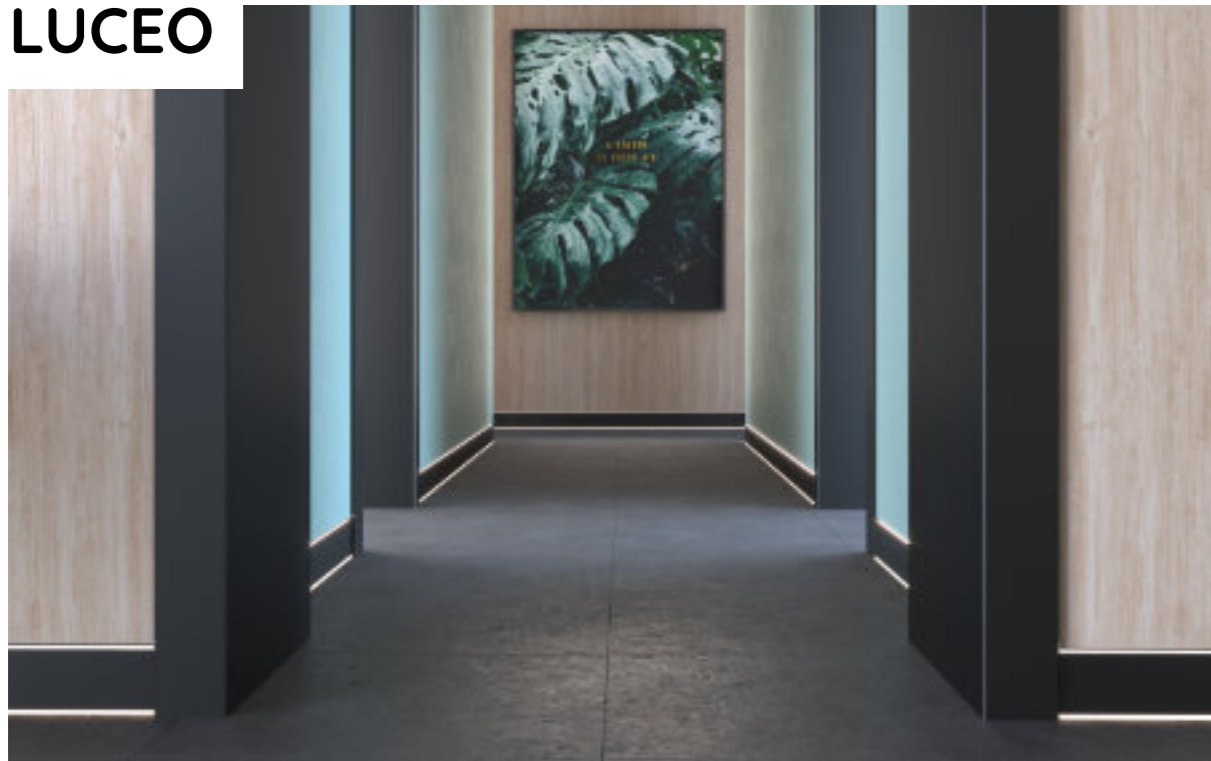

LUCEO

guiding light source for security purposes, as well as to enjoy the touch of light in design

Luceo aluminum LED skirting board is mostly preferred in exclusive projects through its decorative lighting feature. It can also be used as a guiding light in dark places. In addition to its illumination feature, it also covers the defects in floor and wall joints. It prevents dirt accumulation and harmful organisms to provide hygienic and healthy use for many years. With the hollow area in its design, it collects the telephone, electricity and internet cables to organize your environment. Luceo has a plain and minimal appearance with its slim form.

- ALUMINUM
- HYGIENIC
- WARRANTY
- LIGHTING
- LENGTH

TWO VARIATIONS

With its built-in or basic application methods, it can be flush to wall or used as a traditional skirting board.

Luceo has matte anodized, bright anodized, satin chemical bright anodized and electrostatic powder painting options. While silver, yellow, inox, bronze and black anodized color coatings are available, it can also be painted to the desired RAL code with electrostatic powder painting.