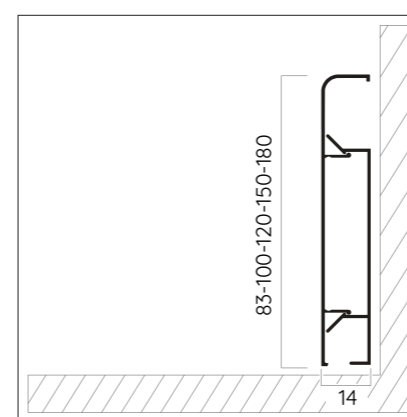

Lato has matte anodized, bright anodized, satin chemical bright anodized and electrostatic powder painting options. While silver, yellow, inox, bronze and black anodized color coatings are available, it can also be painted to the desired RAL code with electrostatic powder painting.

CORNER