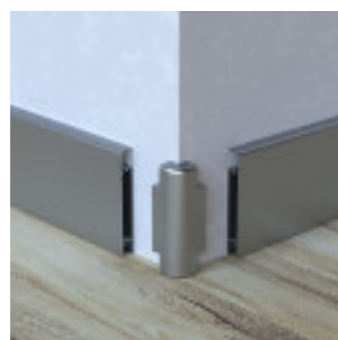

LATO

Lato aluminum skirting board profile is mostly preferred in all living areas and public areas such as offices, hotels, hospitals, schools, shopping malls and terminals. It has aluminum corner pieces with surface and color options identical to profiles. It covers the defects in floor and wall joints. It prevents dirt accumulation and harmful organisms to provide hygienic and healthy use for many years. With the hollow area in its design, it collects the telephone, electricity and internet cables to organize your environment.

ideal for all living spaces with minimal, slim design and practical corner solutions

Lato has matte anodized, bright anodized, satin chemical bright anodized and electrostatic powder painting options. While silver, yellow, inox, bronze and black anodized color coatings are available, it can also be painted to the desired RAL code with electrostatic powder painting.

CORNER