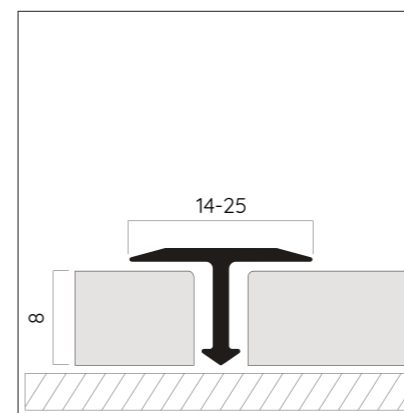

ALUMINUM

HYGIENIC

WARRANTY

LENGTH