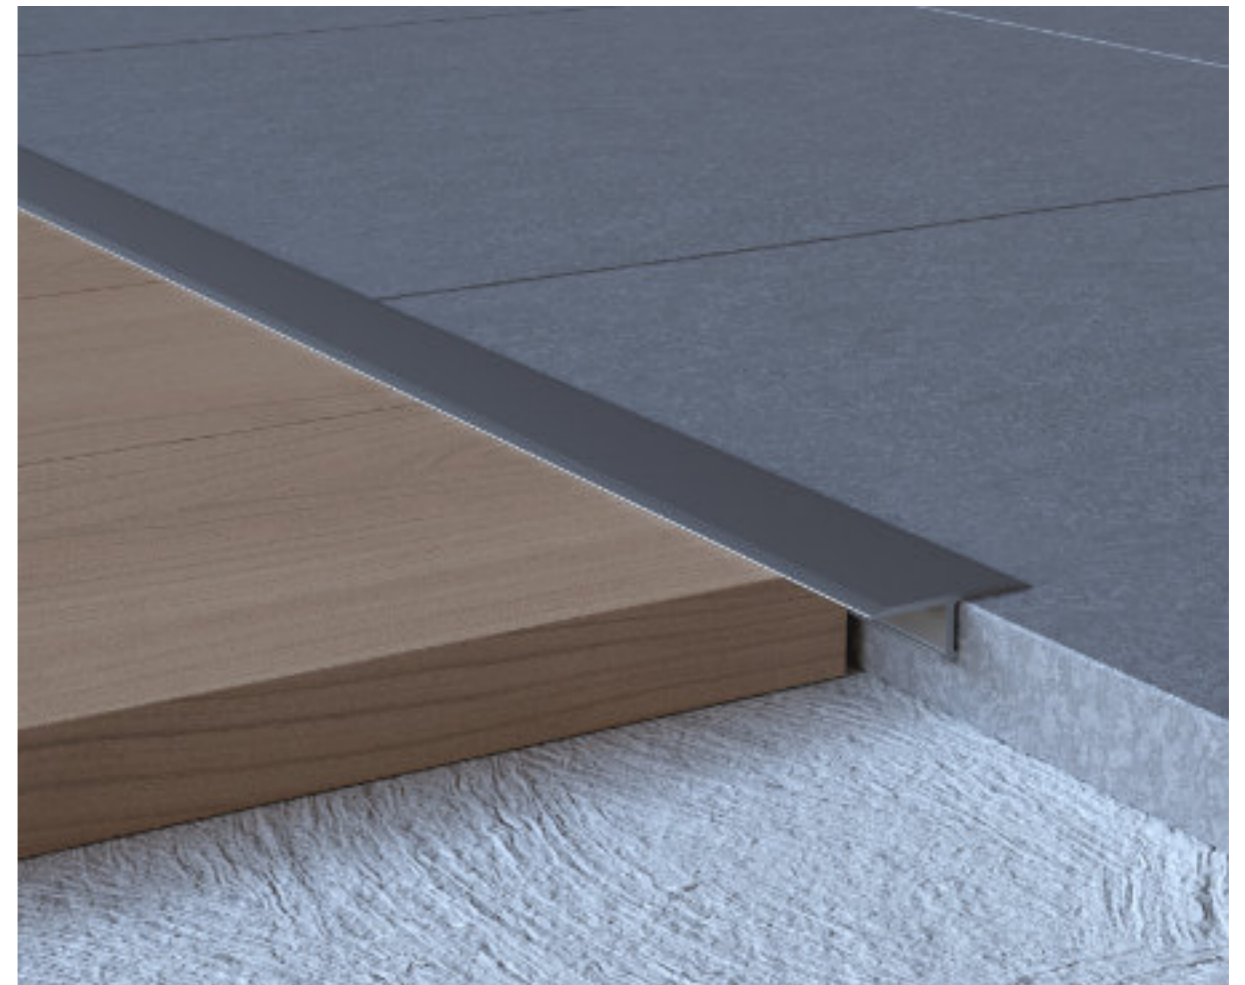

TRANST

Transt aluminum floor T transition profile stands out with its easy installation advantage and color options suitable for parquets. It covers the gaps between flooring or door threshold transitions with its T form, hiding any application defect. It is also used as a separator frame in floor applications.

**easy installation advantage,
color options suitable for parquets**

ALUMINUM

HYGIENIC

WARRANTY

LENGTH

Transt has matte anodized, bright anodized, satin chemical bright anodized and electrostatic powder painting options. While silver, yellow, inox, bronze and black anodized color coatings are available, it can also be painted to the desired RAL code with electrostatic powder painting.