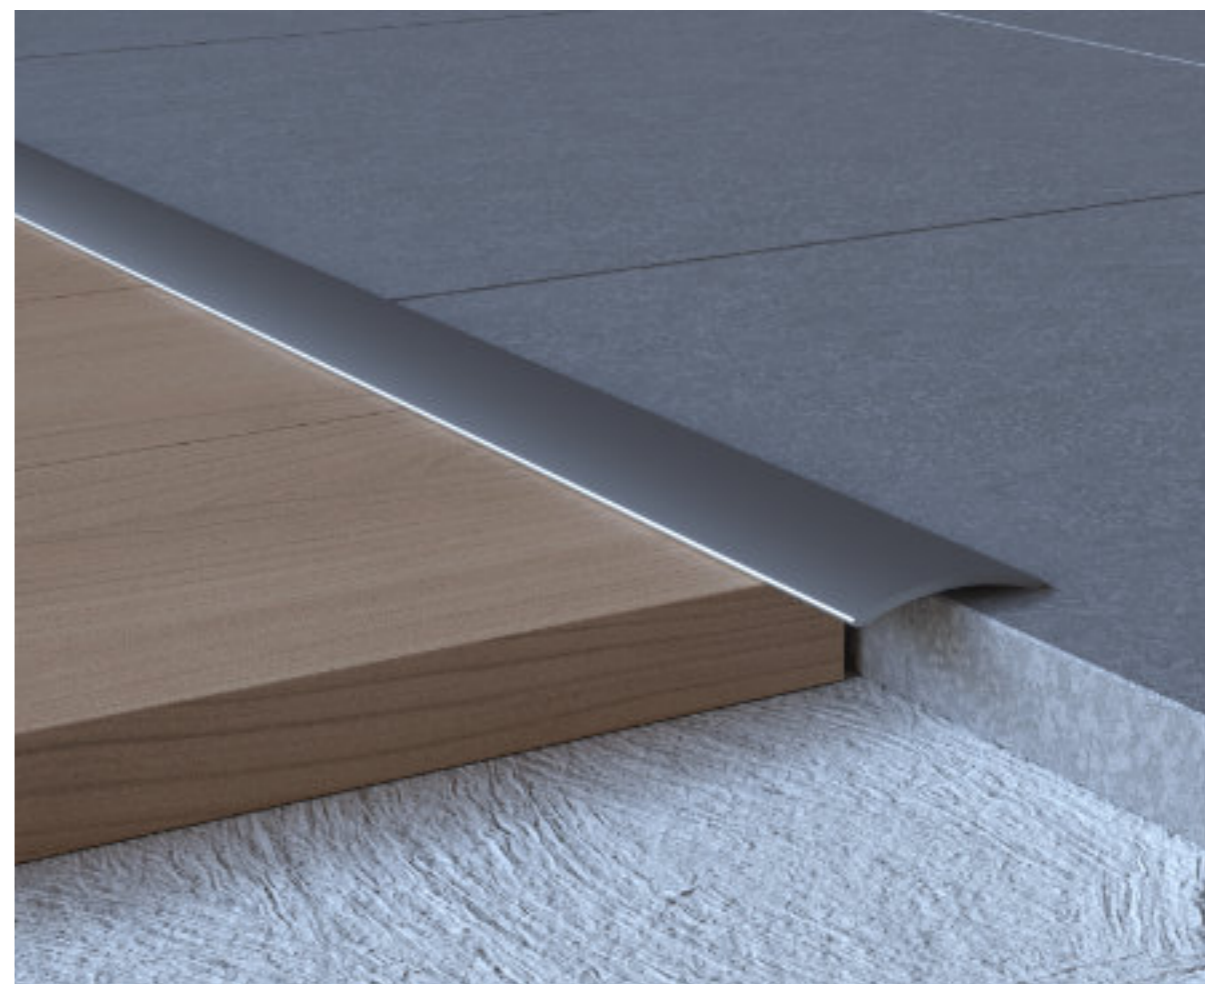

CURVO

aesthetic solutions for thresholds and transitions

Curvo aluminum threshold transition profile stands out with its easy installation advantage and color options suitable for parquets. It covers the gaps between flooring or door threshold transitions with its oval form, hiding any application defect. It is also used as a separator frame in floor applications.

Curvo has matte anodized, bright anodized, satin chemical bright anodized and electrostatic powder painting options. While silver, yellow, inox, bronze and black anodized color coatings are available, it can also be painted to the desired RAL code with electrostatic powder painting.