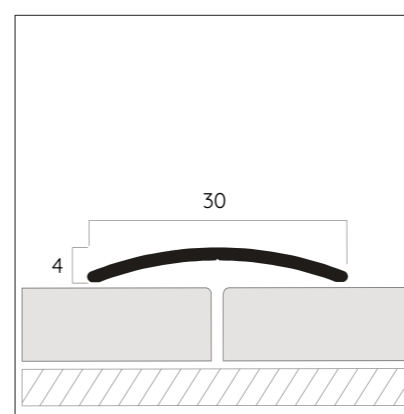

CURVO

aesthetic solutions for thresholds and transitions

Curvo aluminum threshold transition profile stands out with its easy installation advantage and color options suitable for parquets. It covers the gaps between flooring or door threshold transitions with its oval form, hiding any application defect. It is also used as a separator frame in floor applications.