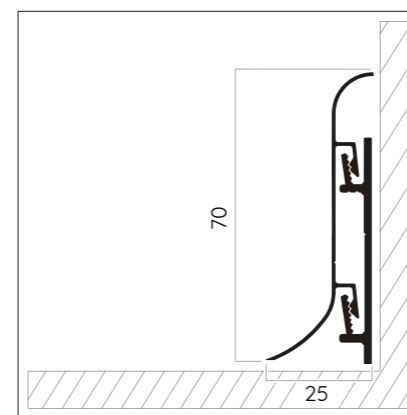

ALUMINUM

HYGIENIC

WARRANTY

LENGTH