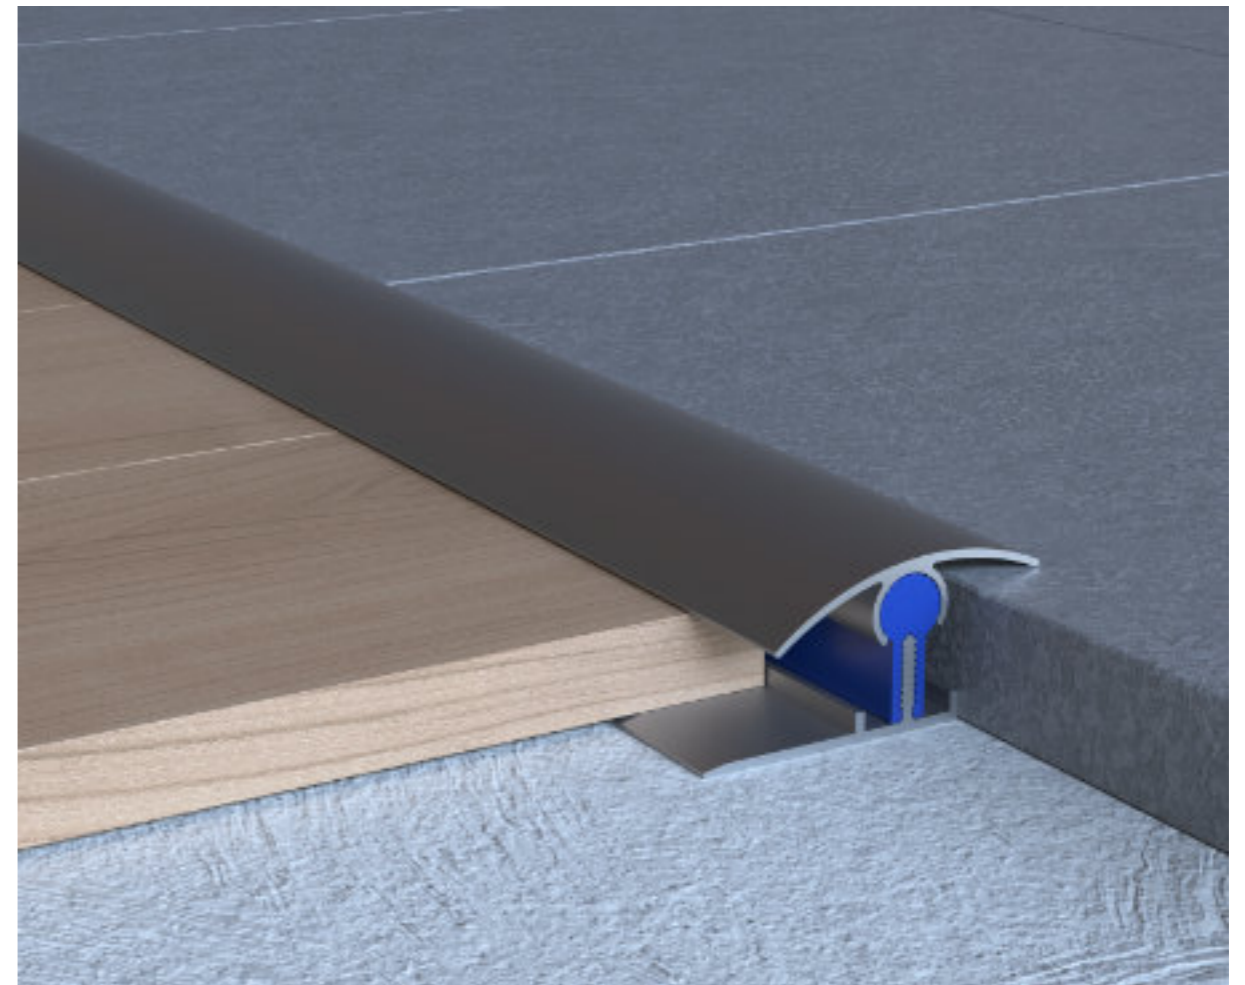

# ALL IN ONE

**with its adjustability, it provides a flawless appearance to floor transitions**

All in One aluminum ramp transition profile provides transition by eliminating any level difference between two different flooring materials in floor applications. With its adjustable feature, it adapts to every level difference between floorings. Unlike its competitors it can be installed from its extension beneath the floorings and doesn't require adhesives which makes it more long-lasting.

-  ALUMINUM
-  HYGIENIC
-  WARRANTY
-  ADJUSTABLE
-  LENGTH

All in One has matte anodized, bright anodized, satin chemical bright anodized and electrostatic powder painting options. While silver, yellow, inox, bronze and black anodized color coatings are available, it can also be painted to the desired RAL code with electrostatic powder painting.