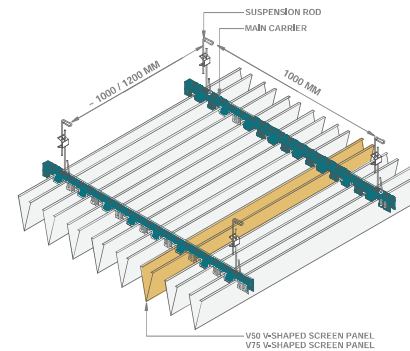

SYSTEM OVERVIEW V SHAPED BAFFLE CEILINGS