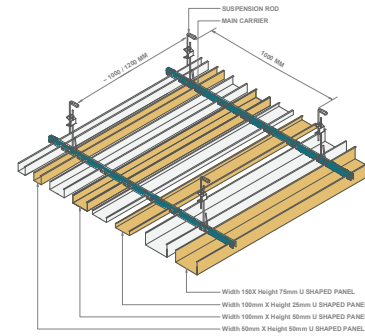

SYSTEM OVERVIEW U SHAPED BAFFLE CEILINGS