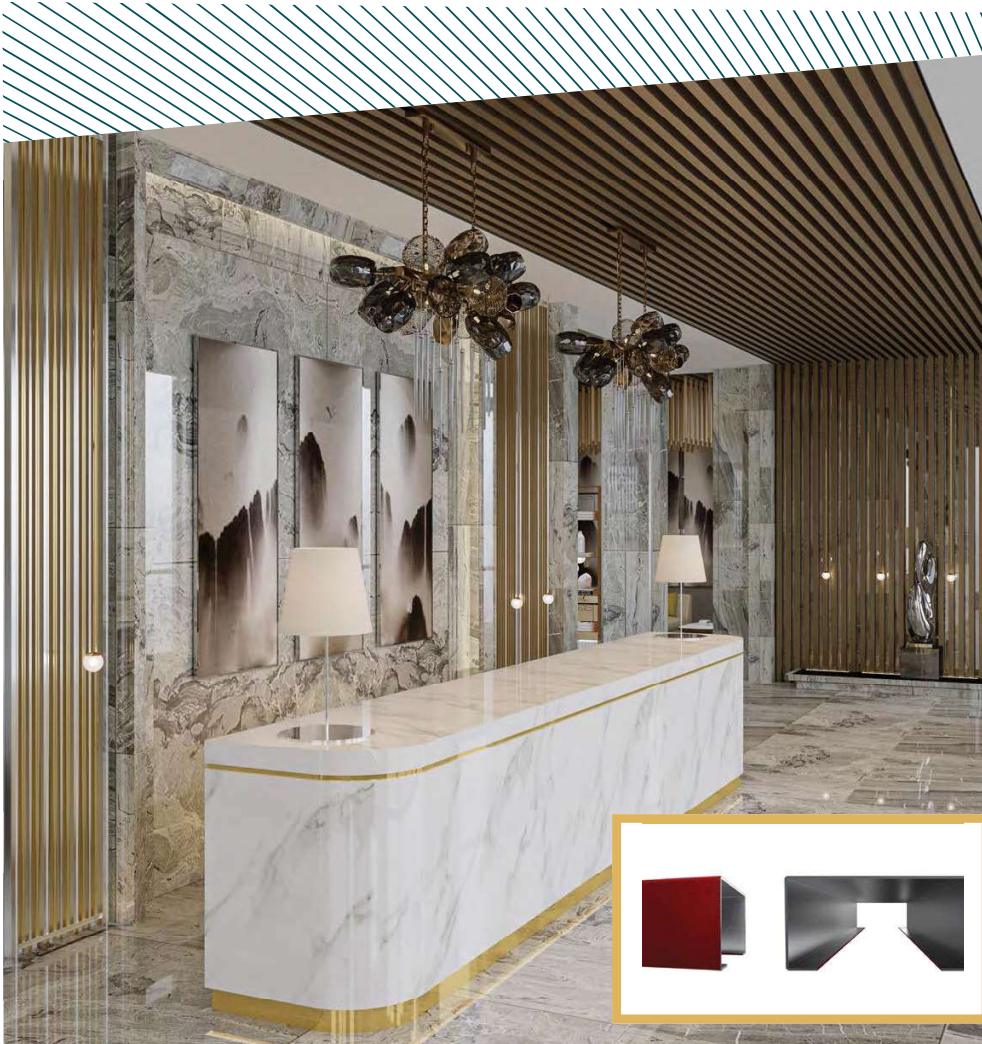

## U SHAPED BAFFLE CEILINGS

U-shaped Baffles are a perfect fit for spacious rooms. The panels are arranged linearly or designed to form various patterns to render distinctive aesthetics. They allow natural flow of air and hidden, decorative lighting designs that enhance the elegance & usability of any space subtly. The baffles also enhance the acoustics of the space.

U-shaped baffles are available in various sizes, metals, wooden materials and finishes. Our baffles radiate a concise modern style with a simple and convenient installation assembly.

**APPLICATION:** Offices, Reception Lobby, Conference Rooms, etc.