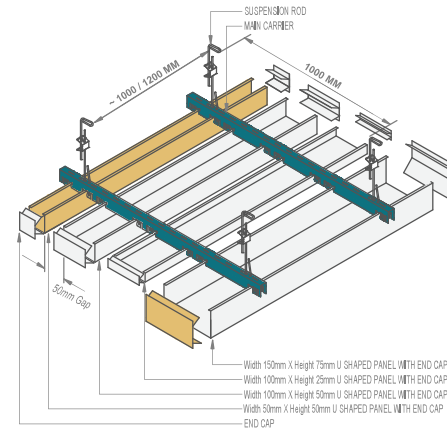

SYSTEM OVERVIEW END CAP BAFFLE